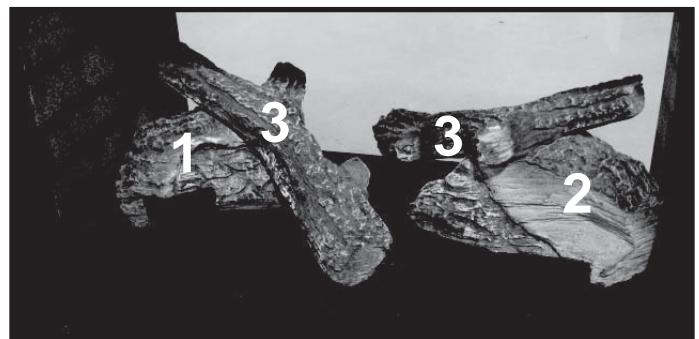

Log Set Assembly

Part number list on following page.