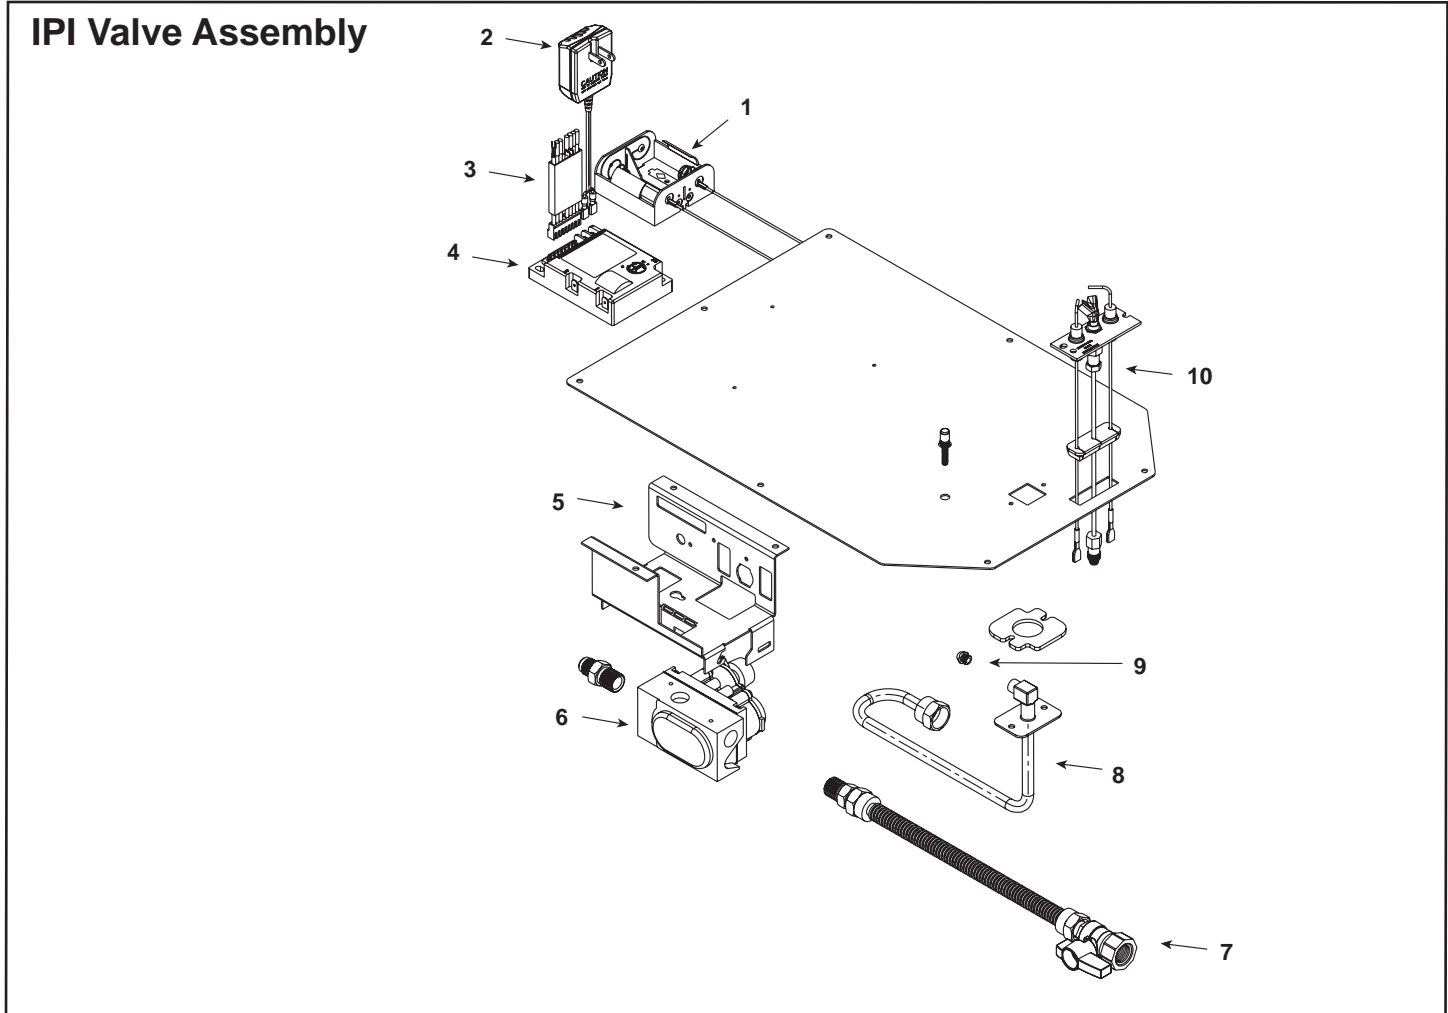

IMPORTANT: THIS IS DATED INFORMATION. When requesting service or replacement parts for your appliance please provide model number and serial number. All parts listed in this manual may be ordered from an authorized dealer.

Stocked at Depot

ITEM	DESCRIPTION	COMMENTS	PART NUMBER	
1	Battery Pack		593-594A	Y
2	3 Volt Transformer		593-593A	Y
3	Module Wire Assembly		593-590A	Y
4	Module		593-592	Y
5	Valve Bracket		2118-104	
6	Valve NG		750-500	Y
	Valve LP		593-501	Y
7	Flex Ball Valve Assembly		302-320A	Y
8	Flexible Gas Connector		530-302A	Y
9	Orifice NG (#44C)		582-844	Y
	Orifice LP (#55C)		582-855	Y
10	Pilot Assembly NG		2090-012	Y
	Pilot Assembly LP		2090-013	Y
	2 in Jumper Wires		2012-206	Y